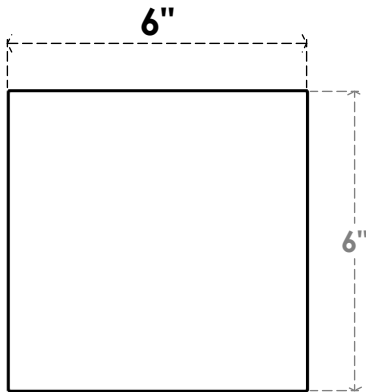

ITEM NUMBER: RFTURO060X06000X20000X006BLK00RCPR

6"W X 6"H X 20"L TIMBERTHANE ROUGH CEDAR BLOCK FAUX WOOD OPEN RAFTER TAIL, 6"L END, PRIMED TAN

SIDE PROFILE

FRONT PROFILE

ISOMETRIC

GENERATED DATE : 03/02/2023