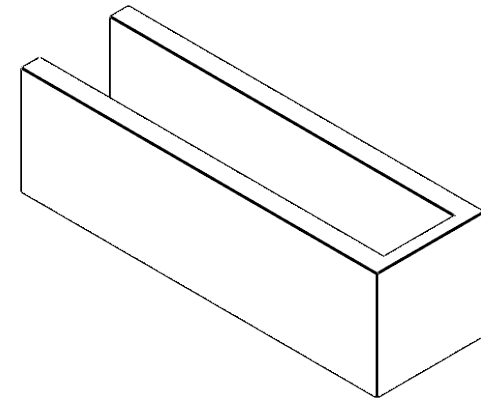

ITEM NUMBER: RFTURO060X06000X20000X006BLK00RCPR

6"W X 6"H X 20"L TIMBERTHANE ROUGH CEDAR BLOCK FAUX WOOD OPEN RAFTER TAIL, 6"L END, PRIMED TAN

SIDE PROFILE

FRONT PROFILE

ISOMETRIC

GENERATED DATE : 03/02/2023

EKENA MILLWORK
2300 WEST MAIN ST.
CLARKSVILLE, TX 75426
TOLL FREE: 866-607-0453
WWW.EKENAMILLWORK.COM

NOTES

1. INSTALLATION TO BE COMPLETED IN ACCORDANCE WITH MANUFACTURER'S SPECIFICATIONS.
2. DRAWING MAY NOT BE TO SCALE
3. THIS DRAWING IS INTENDED FOR DESIGN AND PLANNING PURPOSES ONLY.
4. ALL INFORMATION CONTAINED HEREIN WAS CURRENT AT THE TIME OF DEVELOPMENT BUT MUST BE REVIEWED AND APPROVED BY THE PRODUCT MANUFACTURER TO BE CONSIDERED ACCURATE.
5. TIMBERTHANE ARCHITECTURAL PRODUCTS ARE MADE FROM HIGH DENSITY URETHANE AND COME FACTORY PRIMED