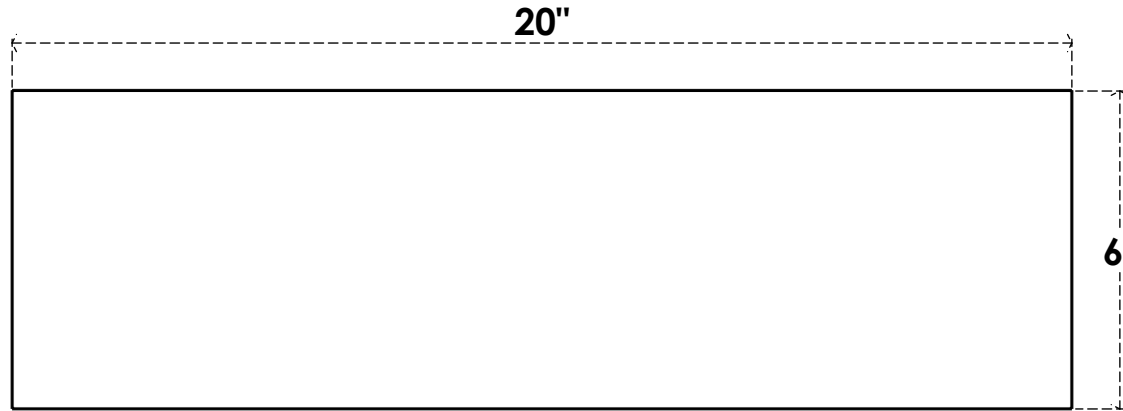

ITEM NUMBER: RFTURO060X06000X20000X006BLK00RCPR

6"W X 6"H X 20"L TIMBERTHANE ROUGH CEDAR BLOCK FAUX WOOD OPEN RAFTER TAIL, 6"L END, PRIMED TAN

SIDE PROFILE

FRONT PROFILE

ISOMETRIC

GENERATED DATE : 03/02/2023